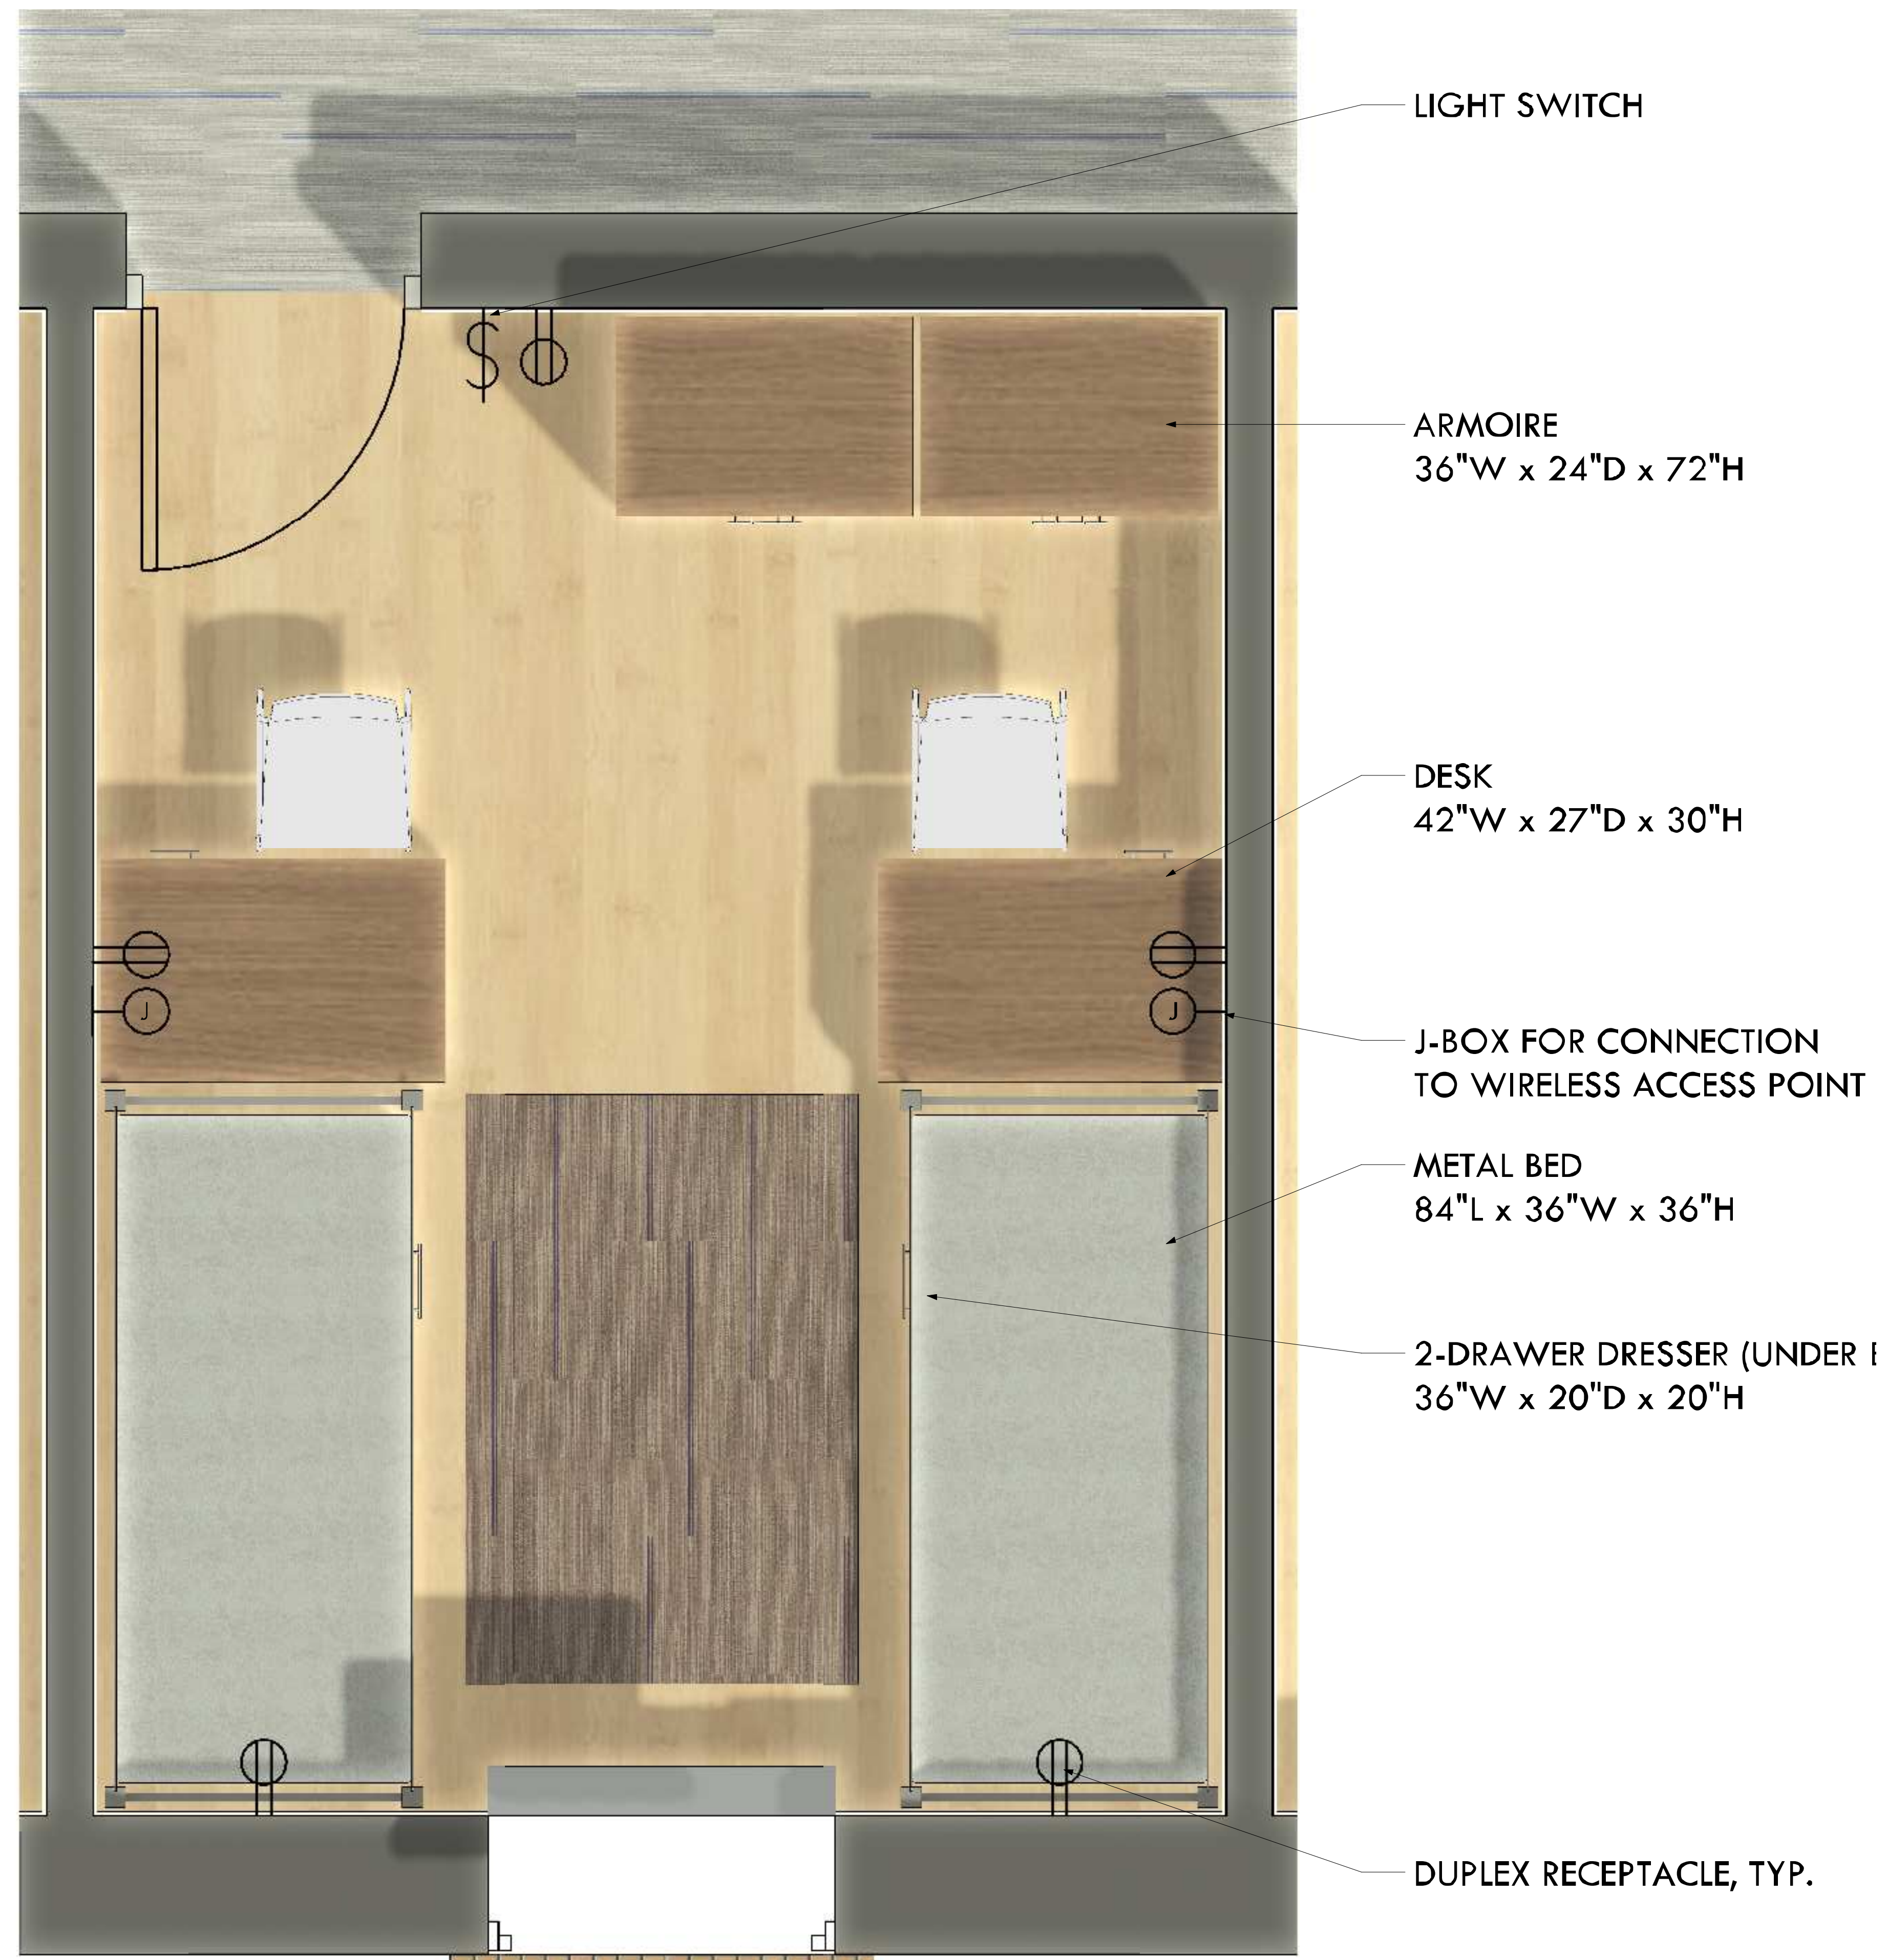

REGULAR BEDS: WOOD | OR | METAL (FITS A 2-DRAWER DRESSER UNDERNEATH)

**DESK: WOOD | OR | METAL+WOOD
DRAWERS | OR | OPEN BELOW**

**LOFT BEDS: WOOD | OR | METAL (FITS A 3-DRAWER DRESSER UNDERNEATH +
DESK)**

**DRESSER: WOOD
2 DRAWERS UNDER BED || 3 DRAWERS UNDER LOFT BED**

**ARMOIRES: WOOD
2 STACKING DRAWERS BELOW | OR | 2 SIDE-BY-SIDE DRAWERS | OR |
NO DRAWERS BELOW**

Spillman Farmer Architects

COBLENTZ MEMORIAL HALL - LIFE CYCLE RENOVATIONS STUDENT ROOM FURNITURE

Spillman Farmer Architects

COBLENTZ MEMORIAL HALL - LIFE CYCLE RENOVATIONS

2-BED ROOM LAYOUT - REGULAR BEDS