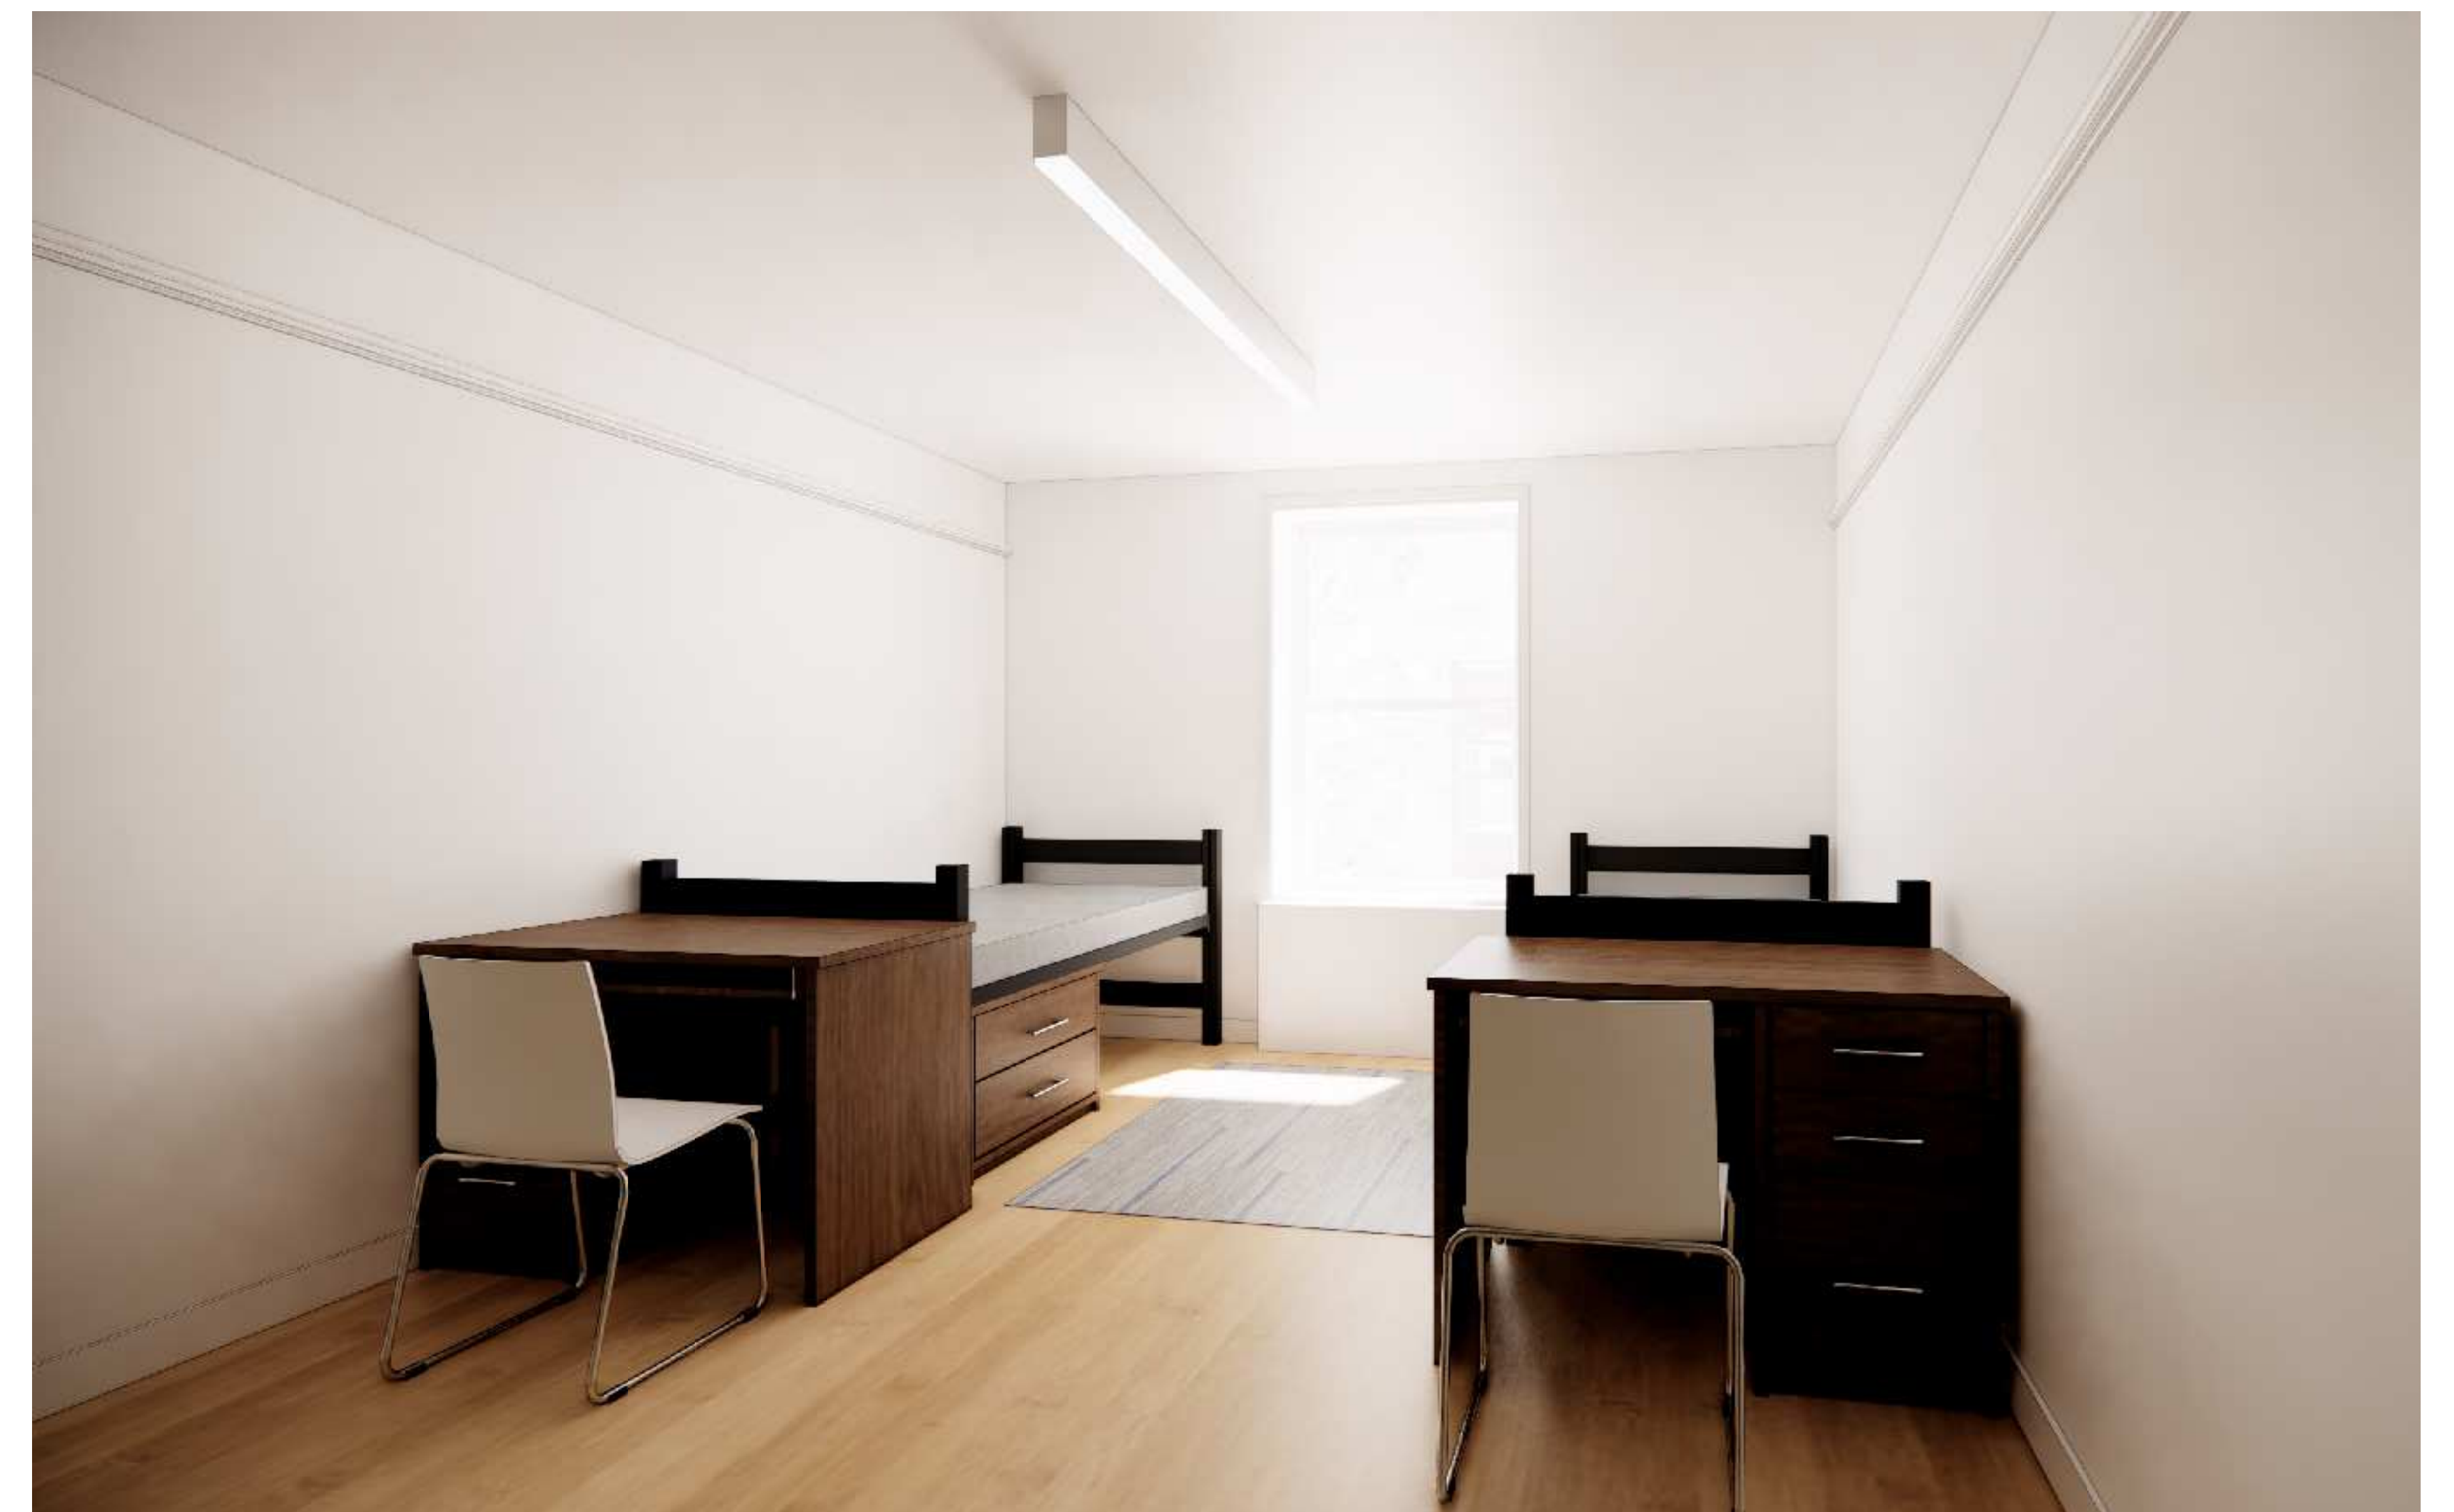

**DRESSER: WOOD
2 DRAWERS UNDER BED || 3 DRAWERS UNDER LOFT BED**

**ARMOIRES: WOOD
2 STACKING DRAWERS BELOW | OR | 2 SIDE-BY-SIDE DRAWERS | OR |
NO DRAWERS BELOW**

Spillman Farmer Architects

COBLENTZ MEMORIAL HALL - LIFE CYCLE RENOVATIONS STUDENT ROOM FURNITURE