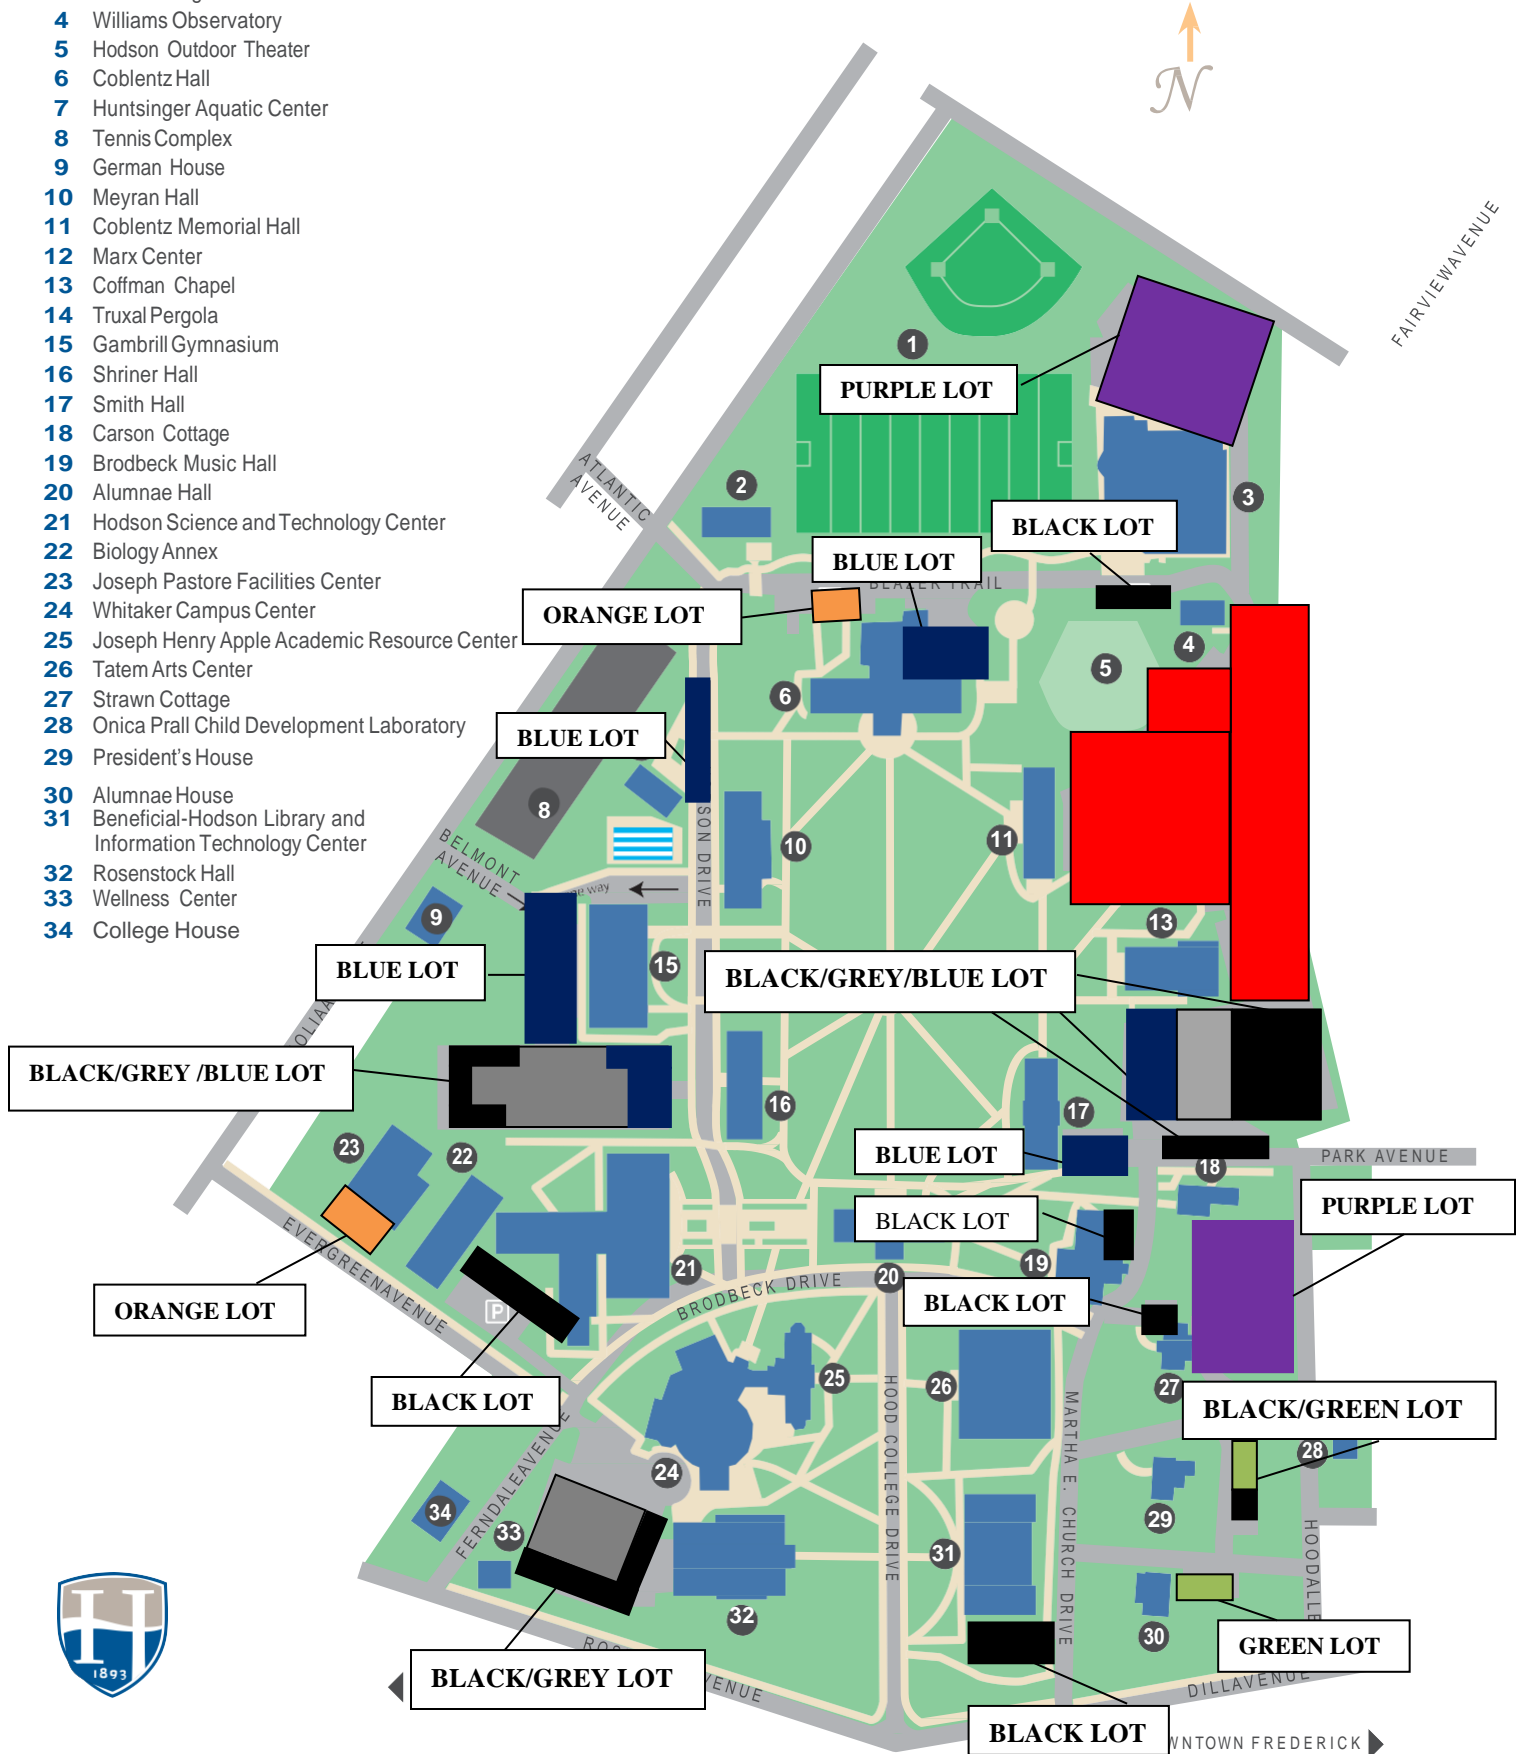

HOOD COLLEGE CAMPUS MAP

- 1 Thomas Athletic Field
- 2 Nicodemus Athletic Complex
- 3 Hood College Athletic Center
- 4 Williams Observatory
- 5 Hodson Outdoor Theater
- 6 Coblenz Hall
- 7 Huntsinger Aquatic Center
- 8 Tennis Complex
- 9 German House
- 10 Meyran Hall
- 11 Coblenz Memorial Hall
- 12 Marx Center
- 13 Coffman Chapel
- 14 Truxal Pergola
- 15 Gambrell Gymnasium
- 16 Shriner Hall
- 17 Smith Hall
- 18 Carson Cottage
- 19 Brodbeck Music Hall
- 20 Alumnae Hall
- 21 Hodson Science and Technology Center
- 22 Biology Annex
- 23 Joseph Pastore Facilities Center
- 24 Whitaker Campus Center
- 25 Joseph Henry Apple Academic Resource Center
- 26 Tatem Arts Center
- 27 Strawn Cottage
- 28 Onica Prall Child Development Laboratory
- 29 President's House
- 30 Alumnae House
- 31 Beneficial-Hodson Library and Information Technology Center
- 32 Rosenstock Hall
- 33 Wellness Center
- 34 College House

COLOR LEGEND

FACULTY/STAFF

BLACK

COMMUTER STUDENTS

GREY

RESIDENT STUDENTS

BLUE

VISITOR

GREEN

CONTRACTOR

ORANGE

GENERAL PARKING

PURPLE

(FACULTY/STAFF,
COMMUTER STUDENTS,
VISITORS, RESIDENTS,
CONTRACTORS)

TEMPORARILY CLOSED
DUE TO CONSTRUCTION

RED