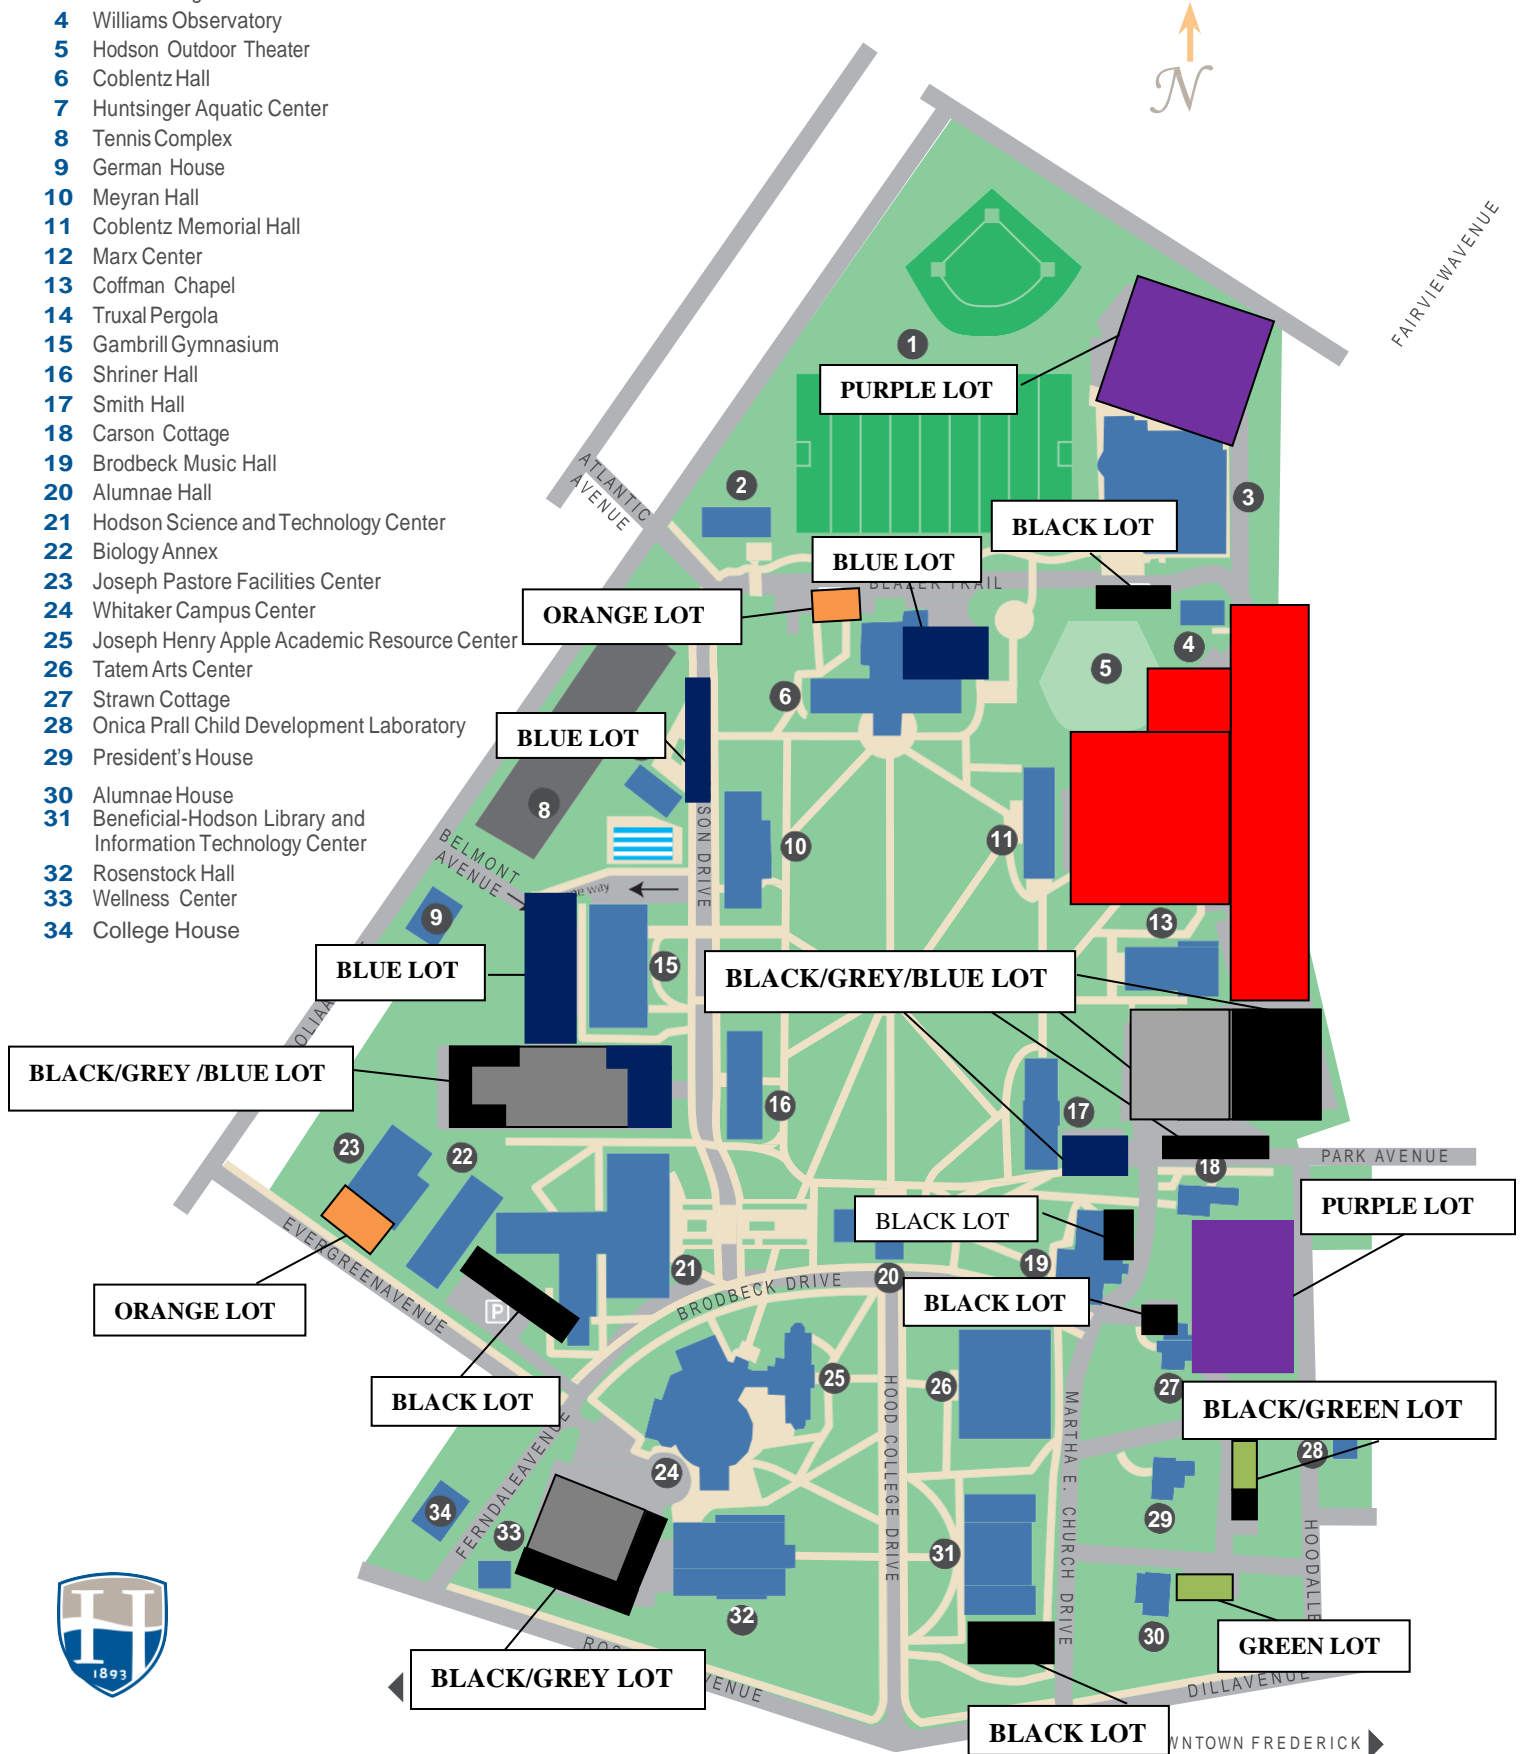

# HOOD COLLEGE CAMPUS MAP

- 1 Thomas Athletic Field
- 2 Nicodemus Athletic Complex
- 3 Hood College Athletic Center
- 4 Williams Observatory
- 5 Hodson Outdoor Theater
- 6 Coblentz Hall
- 7 Huntsinger Aquatic Center
- 8 Tennis Complex
- 9 German House
- 10 Meyran Hall
- 11 Coblentz Memorial Hall
- 12 Marx Center
- 13 Coffman Chapel
- 14 Truxal Pergola
- 15 Gambrell Gymnasium
- 16 Shriner Hall
- 17 Smith Hall
- 18 Carson Cottage
- 19 Brodbeck Music Hall
- 20 Alumnae Hall
- 21 Hodson Science and Technology Center
- 22 Biology Annex
- 23 Joseph Pastore Facilities Center
- 24 Whitaker Campus Center
- 25 Joseph Henry Apple Academic Resource Center
- 26 Tatem Arts Center
- 27 Strawn Cottage
- 28 Onica Prall Child Development Laboratory
- 29 President's House
- 30 Alumnae House
- 31 Beneficial-Hodson Library and Information Technology Center
- 32 Rosenstock Hall
- 33 Wellness Center
- 34 College House

# COLOR LEGEND

FACULTY/STAFF

BLACK

COMMUTER STUDENTS

GREY

RESIDENT STUDENTS

BLUE

VISITOR

GREEN

CONTRACTOR

ORANGE

GENERAL PARKING

PURPLE

(FACULTY/STAFF,  
COMMUTER STUDENTS,  
VISITORS, RESIDENTS,  
CONTRACTORS)

TEMPORARILY CLOSED  
DUE TO CONSTRUCTION

RED