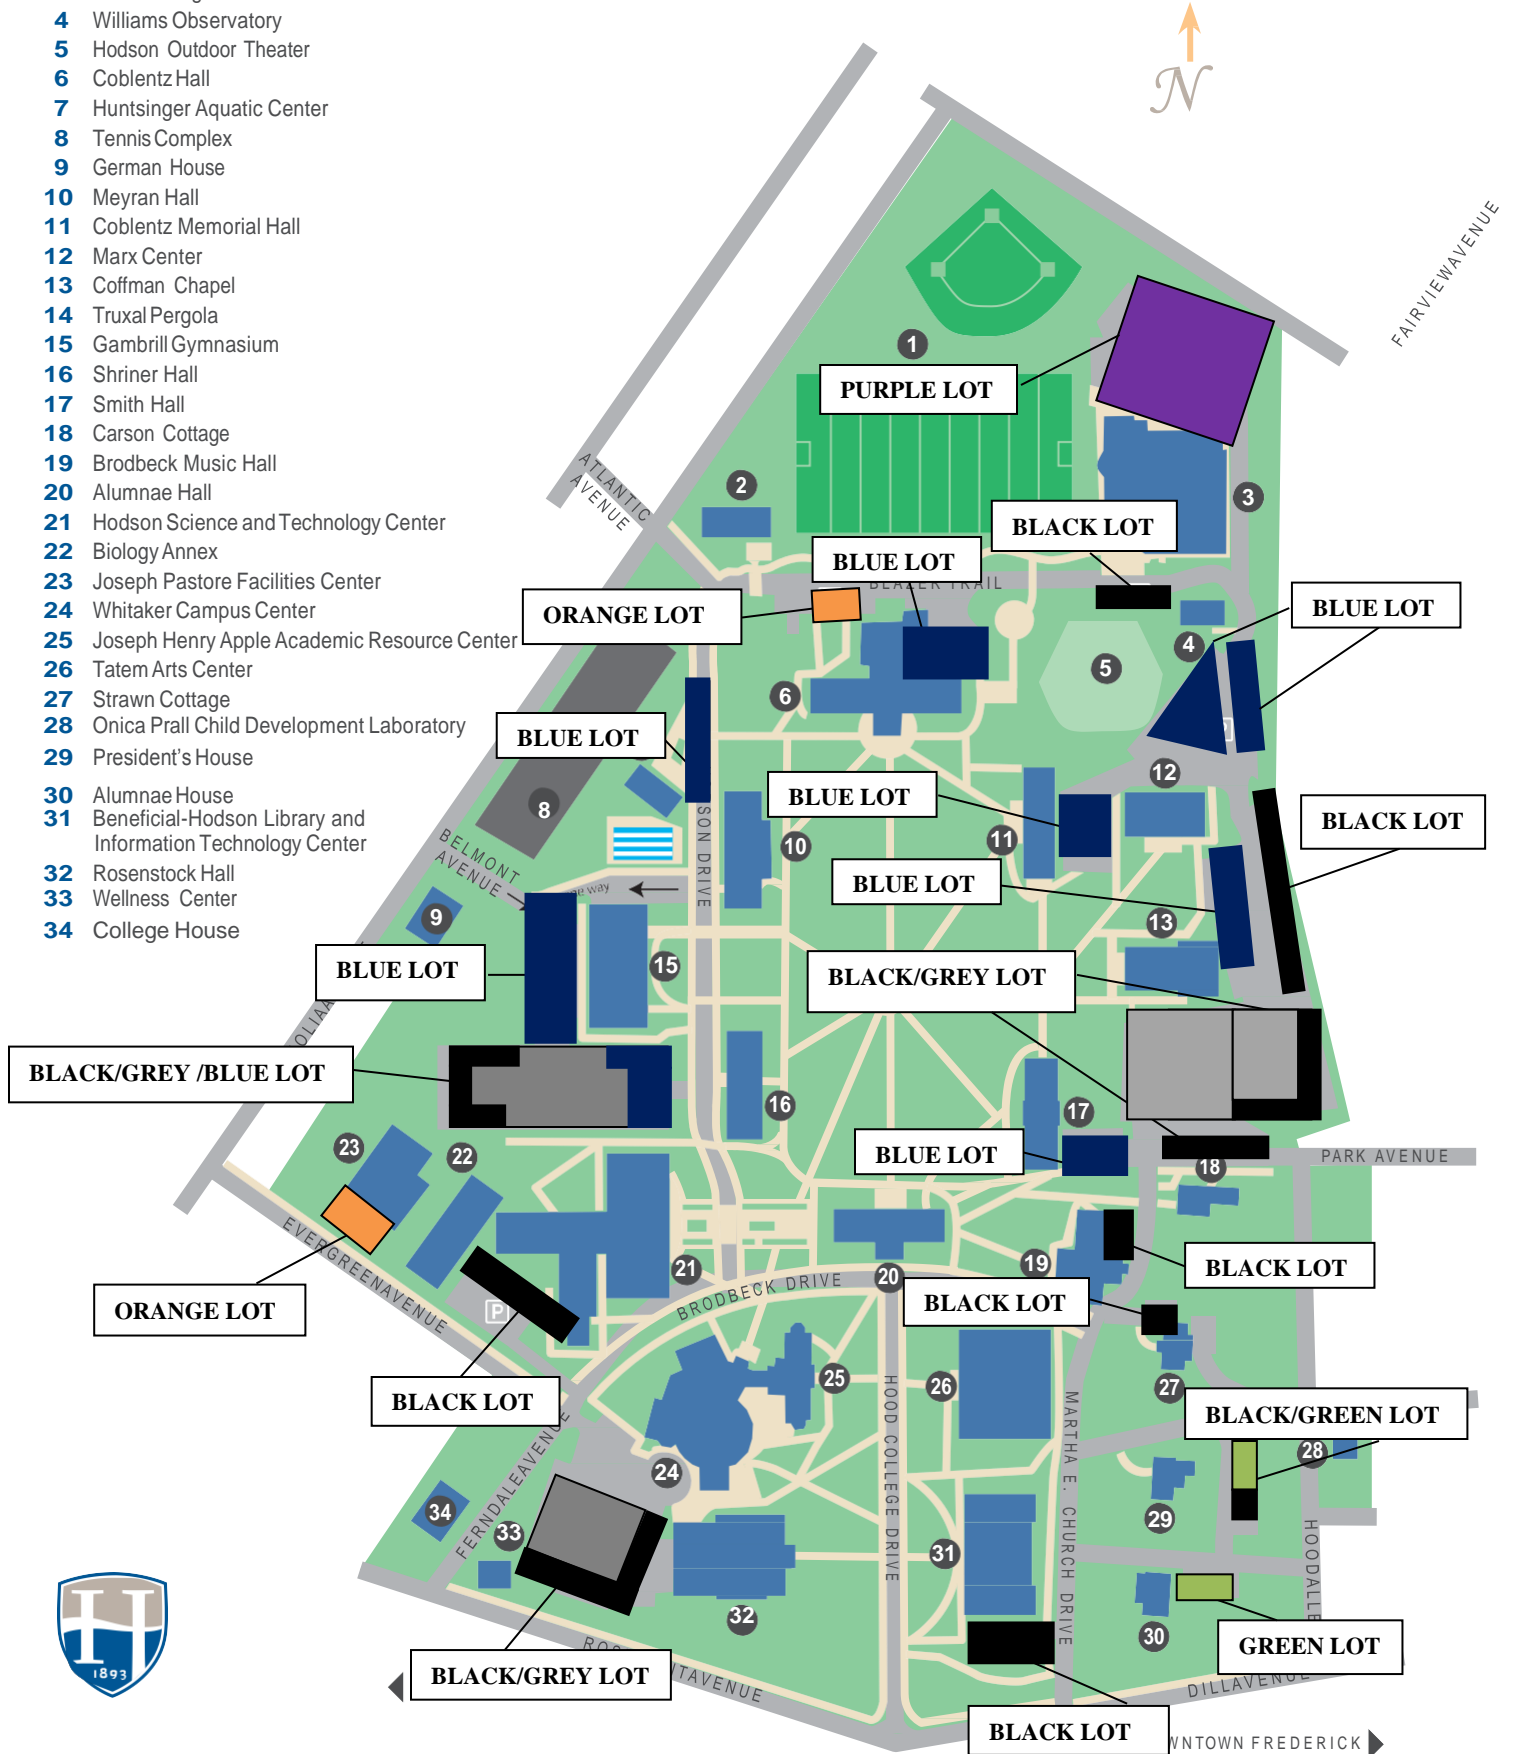

# HOOD COLLEGE CAMPUS MAP

- 1 Thomas Athletic Field
- 2 Nicodemus Athletic Complex
- 3 Hood College Athletic Center
- 4 Williams Observatory
- 5 Hodson Outdoor Theater
- 6 Coblenz Hall
- 7 Huntsinger Aquatic Center
- 8 Tennis Complex
- 9 German House
- 10 Meyran Hall
- 11 Coblenz Memorial Hall
- 12 Marx Center
- 13 Coffman Chapel
- 14 Truxal Pergola
- 15 Gambrell Gymnasium
- 16 Shriner Hall
- 17 Smith Hall
- 18 Carson Cottage
- 19 Brodbeck Music Hall
- 20 Alumnae Hall
- 21 Hodson Science and Technology Center
- 22 Biology Annex
- 23 Joseph Pastore Facilities Center
- 24 Whitaker Campus Center
- 25 Joseph Henry Apple Academic Resource Center
- 26 Tatem Arts Center
- 27 Strawn Cottage
- 28 Onica Prall Child Development Laboratory
- 29 President's House
- 30 Alumnae House
- 31 Beneficial-Hodson Library and Information Technology Center
- 32 Rosenstock Hall
- 33 Wellness Center
- 34 College House

## COLOR LEGEND

FACULTY/STAFF

BLACK

COMMUTER STUDENTS

GREY

RESIDENT STUDENTS

BLUE

VISITOR

GREEN

CONTRACTOR

ORANGE

GENERAL PARKING

PURPLE

(FACULTY/STAFF,  
COMMUTER STUDENTS,  
VISITORS, RESIDENTS,  
CONTRACTORS)

The above campus map shows the designated parking areas on campus for the different classifications of Hood College members. Areas colored in black, dedicated to faculty/staff, are reserved Monday-Friday, 7 a.m.-6 p.m. Areas colored in grey, dedicated to commuter students, are reserved Monday-Friday, 7 a.m.-6 p.m. Areas colored in green, dedicated to visitors, are reserved Monday-Friday, 8 a.m.-5 p.m. Areas colored in orange, dedicated to contractors, are reserved Monday-Friday, 8 a.m.-5 p.m. After hours and weekends open parking in these areas.

The area colored purple is dedicated to open parking daily. There is no overnight parking in this lot due to daily sporting events held in the Ronald J. Volpe Athletic Center.