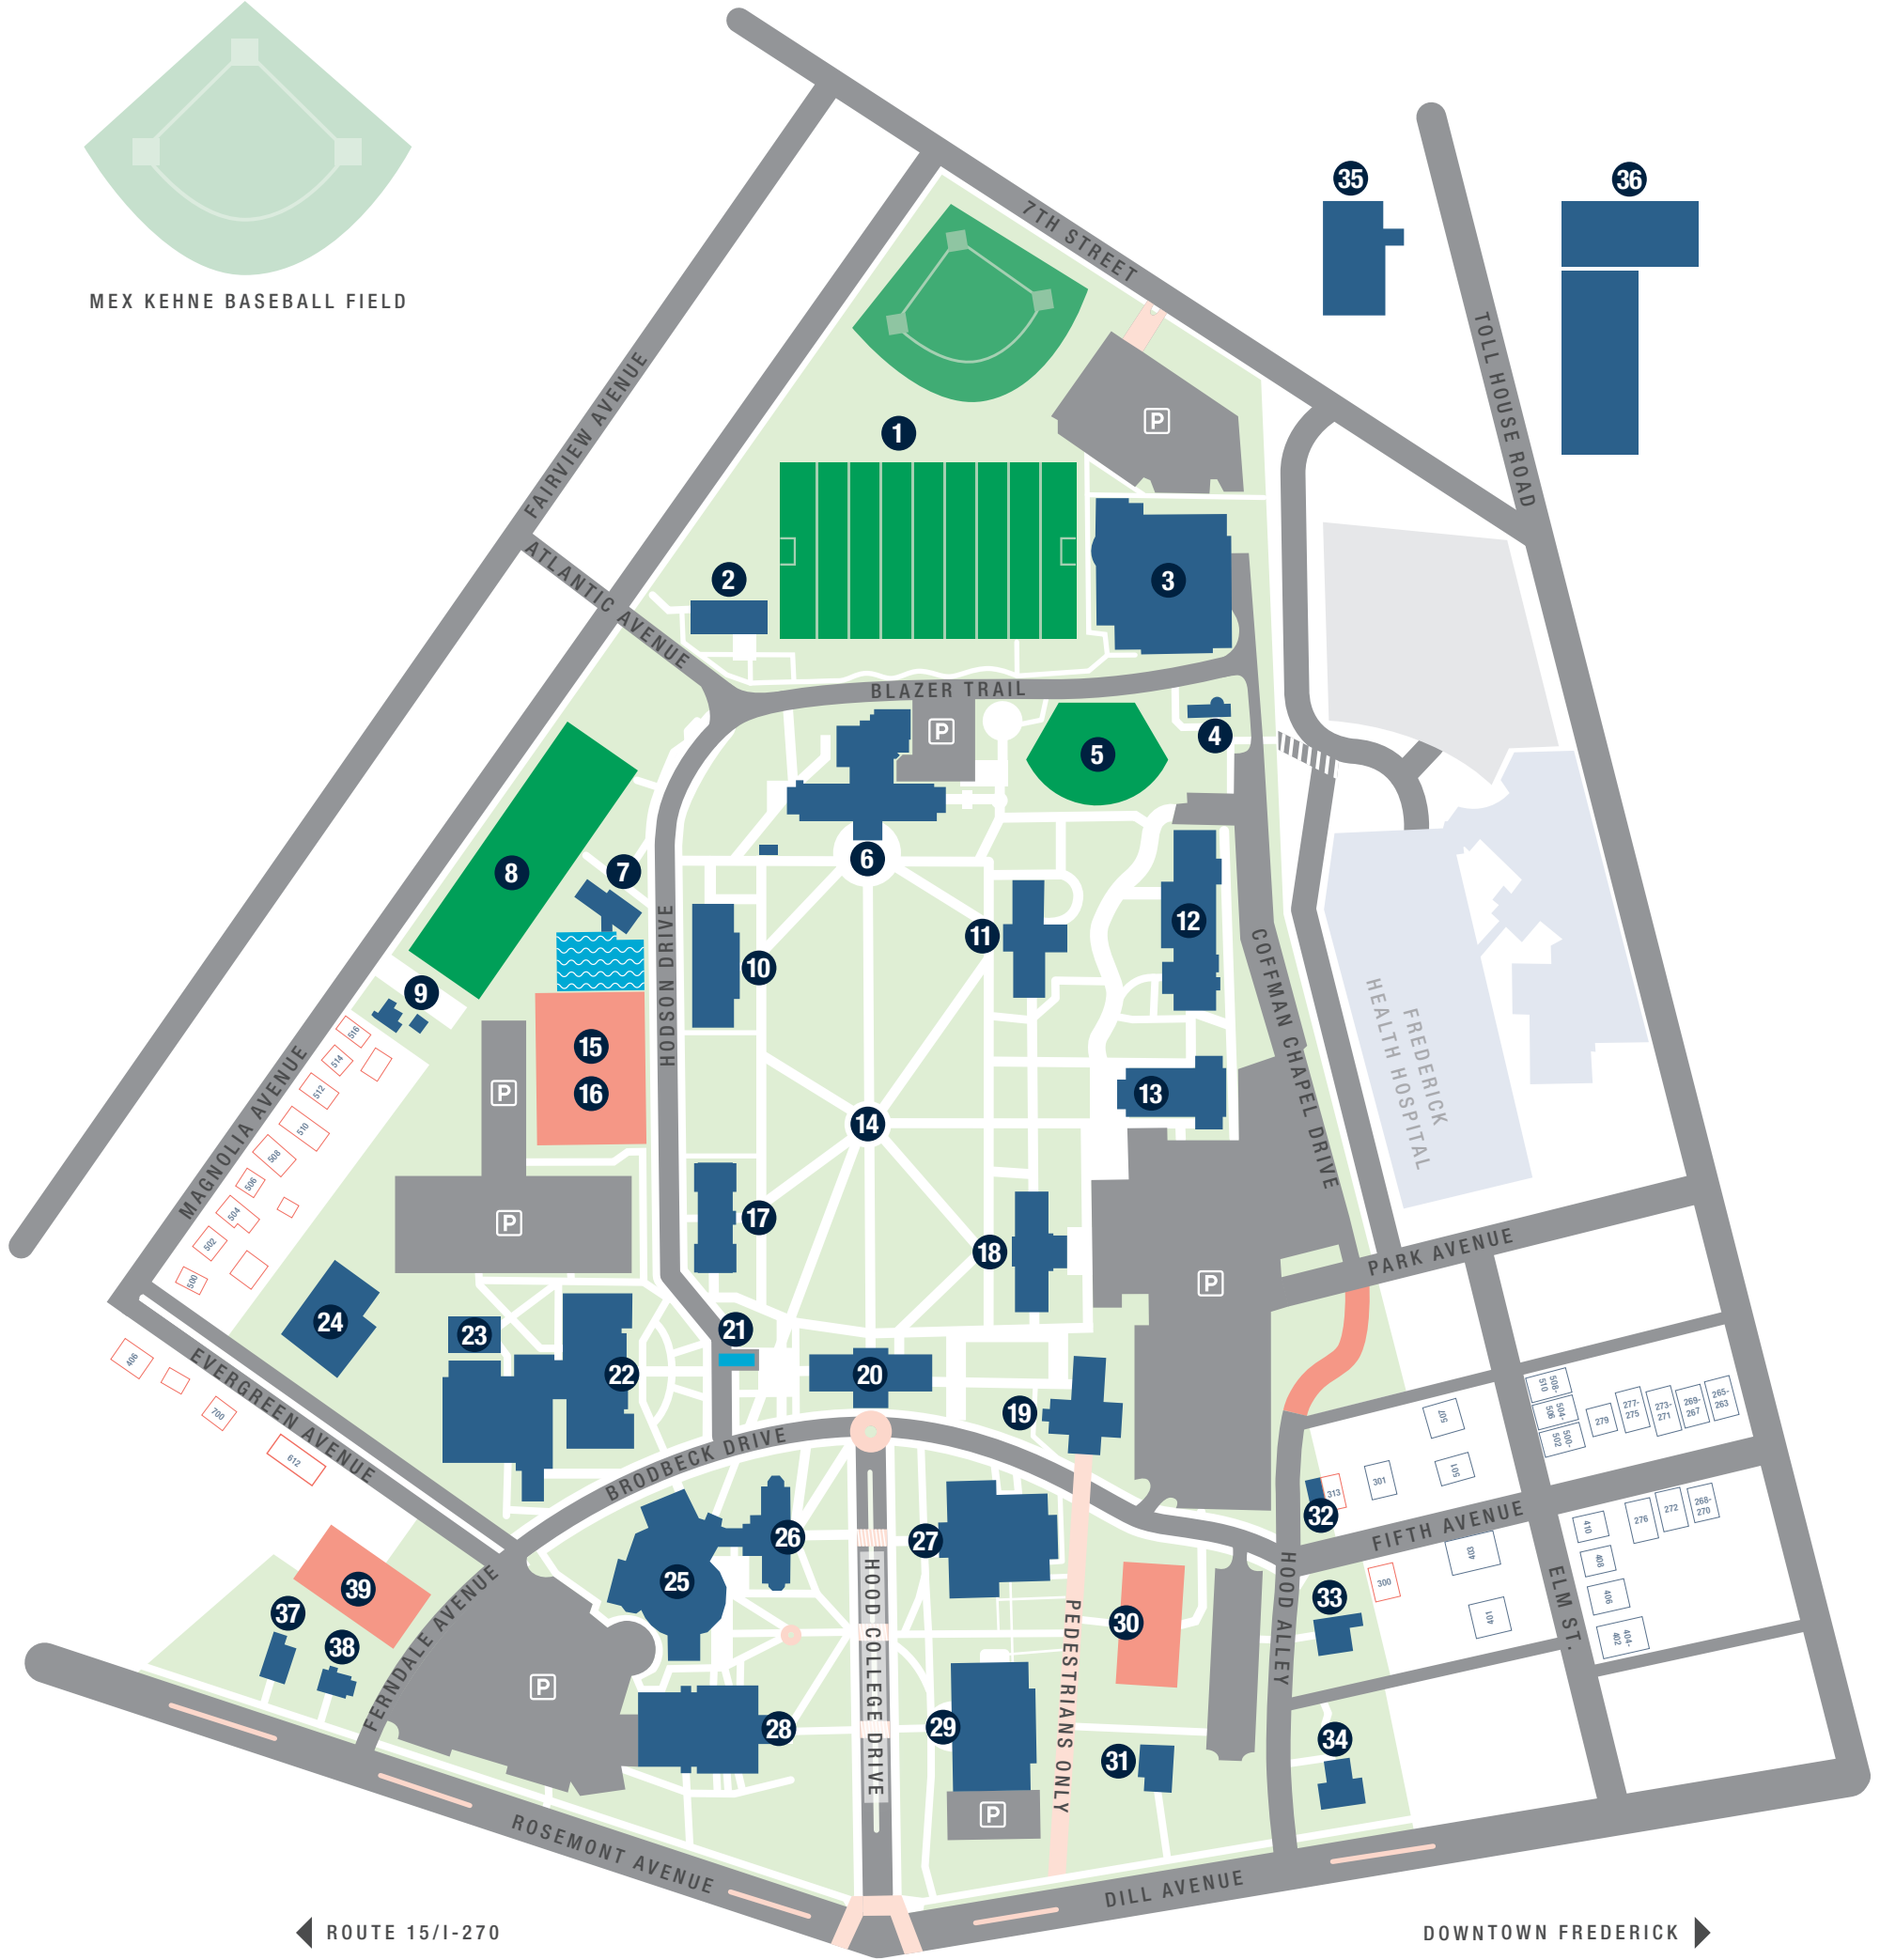

MEX KEHNE BASEBALL FIELD

- 1 Thomas Athletic Field
- 2 Nicodemus Athletic Complex
- 3 Ronald J. Volpe Athletic Center
- 4 Williams Observatory - College Museum
- 5 Hodson Outdoor Theater
- 6 Coblentz Hall
- 7 Huntsinger Aquatic Center
- 8 Tennis Complex
- 9 College House
- 10 Meyran Hall
- 11 Coblentz Memorial Hall
- 12 Blazer Hall, Honors Suite
- 13 Coffman Chapel
- 14 Truxal Pergola
- 15 Recreation Center
- 16 School of Behavioral Health and Sciences

- 17 Shriner Hall
- 18 Smith Hall
- 19 Brodbeck Music Hall
- 20 Alumnae Hall
- 21 The Jeanne Zimmerman Gearey '52 Alumni Plaza and Blazer Brick Promenade
- 22 Hodson Science and Technology Center
- 23 Kiln Pavilion
- 24 Joseph Pastore Facilities Center
- 25 Whitaker Campus Center
- 26 Joseph Henry Apple Academic Resource Center business office
- 27 Tatem Arts Center
- 28 Rosenstock Hall
- 29 Beneficial-Hodson Library and Information Technology Center

- 30 Visitor Center (admission, Graduate School, advancement and alumni relations)
- 31 Alumnae House
- 32 College House
- 33 Georgetown Hill Lab School
- 34 East Cottage - President's House
- 35 Health Center
- 36 School of Behavioral and Health Sciences
- 37 College House
- 38 College House
- 39 Community Garden

current new